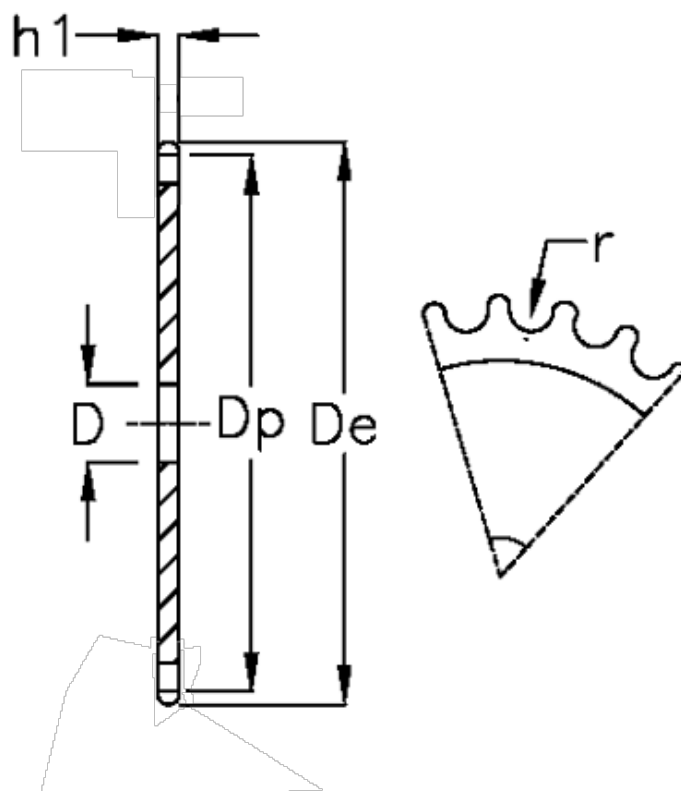

Article number: 616021003039

Description: Plate wheel 06 B-1 Z=39 simplex

## Measures

C	= 1
D	= 12
De	= 122.5
Dp	= 118.37
For chain size	= 3/8 x 7/32
For chain type	= 06 B-1
h1	= 5.3
Number of teeth	= 39

$r = 6.35$